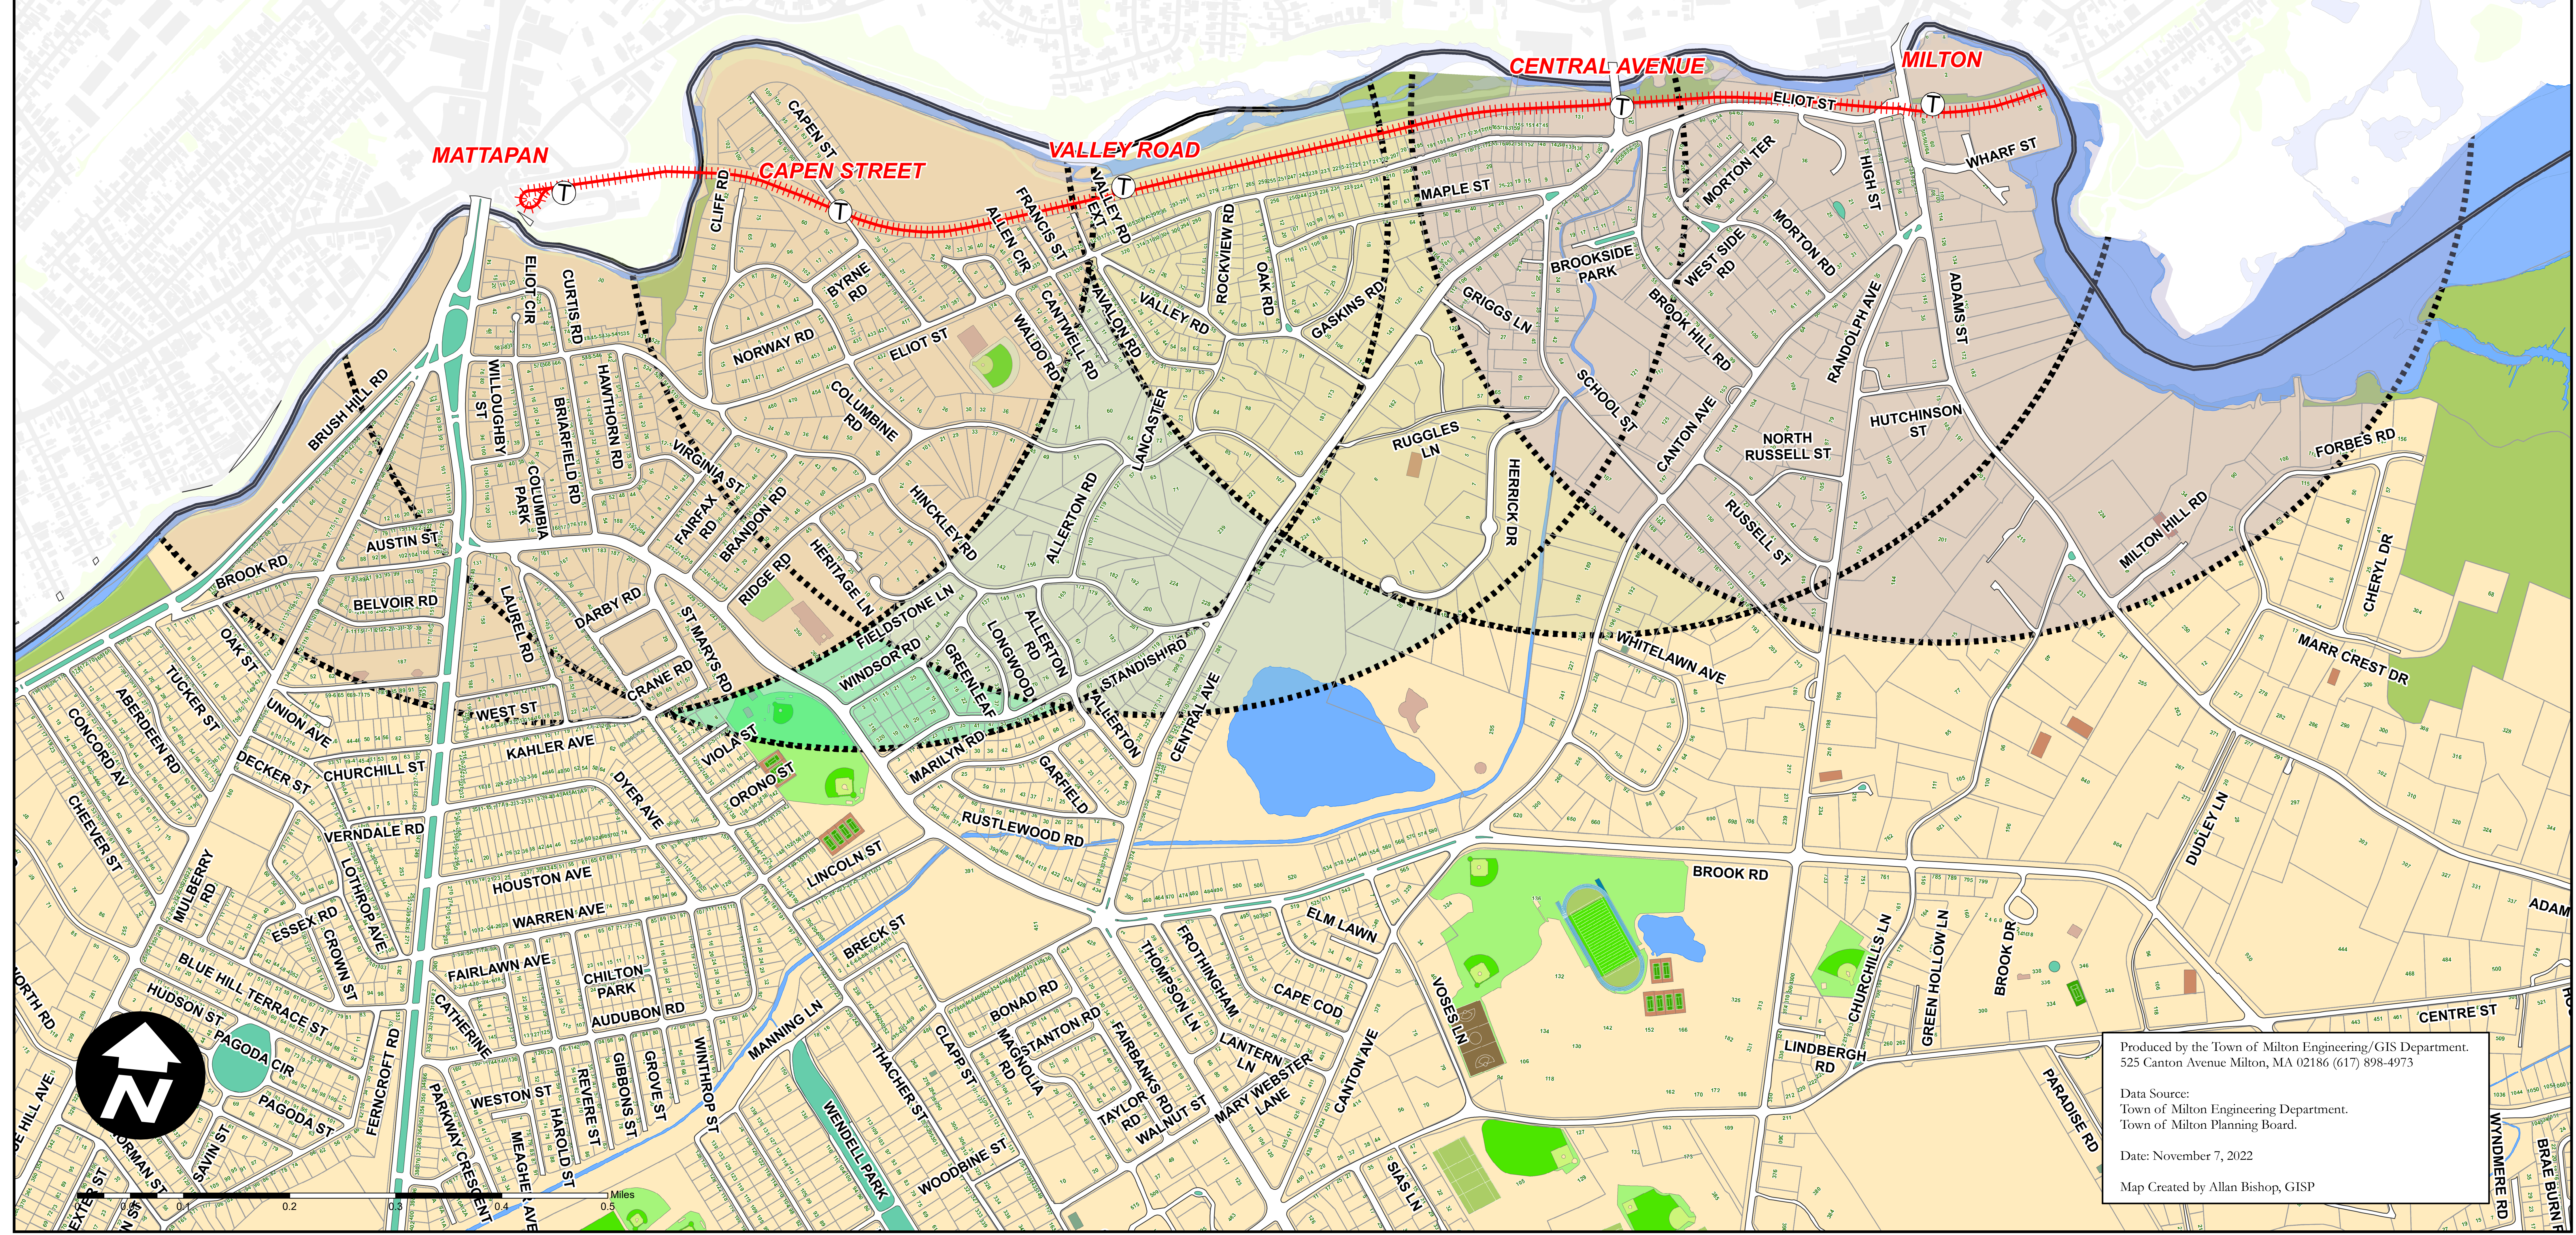

# HALF MILE BUFFER FROM MBTA TRANSIT NODES (TROLLEY STOPS)

MILTON, MASSACHUSETTS

**Half Mile Zone**  
(from trolley station)

Station Name	Ⓣ MBTA Trolley Stations
Capen Street	MBTA Trolley Lines
Central Avenue	Milton Survey Boundary
Mattapan Sq	Water Body
Milton	Parcel Boundaries
Valley Road	Traffic Isle

Produced by the Town of Milton Engineering/GIS Department.  
525 Canton Avenue Milton, MA 02186 (617) 898-4973

Data Source:  
Town of Milton Engineering Department.  
Town of Milton Planning Board.

Date: November 7, 2022

Map Created by Allan Bishop, GISP